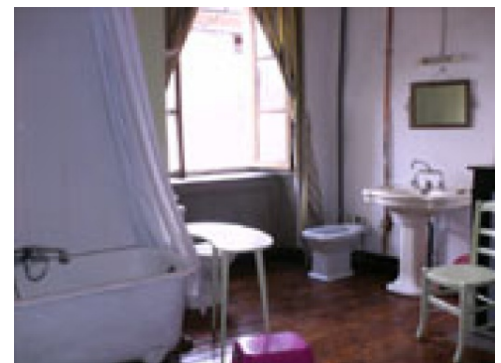

Indeling

Oppervlakte: 270 m2
Aantal etages: 4
Aantal toiletten: 3
Aantal badkamers: 2
Aantal slaapkamers: 7

Located in the heart of the Valley of the Allier river, in the magnificent historic village of Lavoute Chilhac, our holiday rental offers a spacious and comfortable setting to spend your vacation or a weekend. It is very convenient with small shops in the village, such as the bakery, cafés, the post office, butcher, a bar, some restaurants and the possibility to rent canoes or kayaks. Lavoute Chilhac is unique not only for its richness in nature and history but as it is a "presqu'île", meaning an "almost island." Hence, it is a village surrounded by water, immersed in the beautiful scenery of mountains.

Activiteiten

canoe, kayak, hiking, biking, lounging by the river, markets, fishing, museums, bird watching, wine tasting...

Praktisch

Parking: Neen
Afstand inkopen: 0.1 km
Afstand restaurant: 0.1 km
Keukenlinnen aanwezig: Ja
Badlinnen aanwezig: Neen
Bedlinnen aanwezig: Neen

Prijsinformatie

Toeristenbelasting: 0
Milieubelasting: 0
Bedrag waarborg:
Bedrag schoonmaak: 60
Bedrag energie:

Prijs hoogseizoen: 980 EUR
Prijs tussenseizoen: 760 EUR
Prijs laagseizoen: 590 EUR
(prijzen zijn indicatief en gelden per week)

Meer informatie? Reserveren?

U vindt deze woning terug op <http://www.holidayhome.be/ref1844.htm>