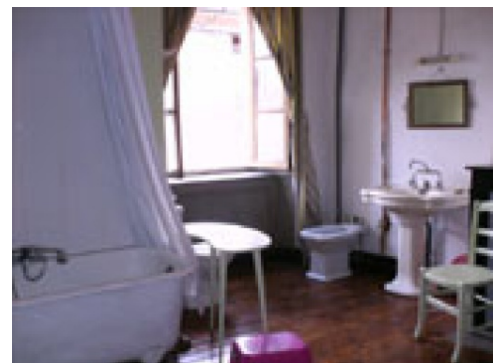

Indeling

Oppervlakte: 270 m2
Aantal etages: 4
Aantal toiletten: 3
Aantal badkamers: 2
Aantal slaapkamers: 7

Located in the heart of the Valley of the Allier river, in the magnificent historic village of Lavoute Chilhac, our holiday rental offers a spacious and comfortable setting to spend your vacation or a weekend. It is very convenient with small shops in the village, such as the bakery, cafés, the post office, butcher, a bar, some restaurants and the possibility to rent canoes or kayaks. Lavoute Chilhac is unique not only for its richness in nature and history but as it is a "presqu'île", meaning an "almost island." Hence, it is a village surrounded by water, immersed in the beautiful scenery of mountains.

Activiteiten

canoe, kayak, hiking, biking, lounging by the river, markets, fishing, museums, bird watching, wine tasting...

Praktisch

Parking: Neen
Afstand inkopen: 0.1 km
Afstand restaurant: 0.1 km
Keukenlinnen aanwezig: Ja
Badlinnen aanwezig: Neen
Bedlinnen aanwezig: Neen

Prijsinformatie

Toeristenbelasting: 0
Milieubelasting: 0
Bedrag waarborg:
Bedrag schoonmaak: 60
Bedrag energie:

Prijs hoogseizoen: 980 EUR
Prijs tussenseizoen: 760 EUR
Prijs laagseizoen: 590 EUR
(prijzen zijn indicatief en gelden per week)

Meer informatie? Reserveren?

U vindt deze woning terug op <http://www.holidayhome.be/ref1844.htm>