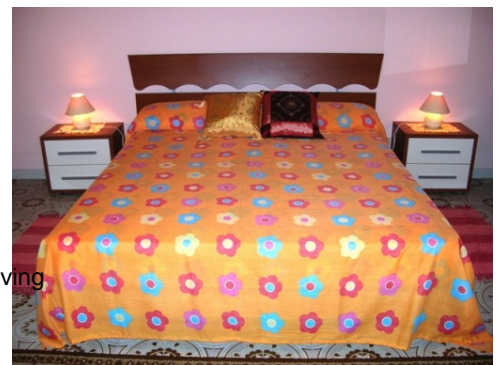

Vakantievilla met tuin

Algemene informatie

Locatie: Zafferana Etnea, Sicilië, Italië
Aantal personen: 8
Toegankelijk met handicap: Neen
Huisdieren: Neen
Tuin: Ja
Zwembad: Neen
Anti-allergisch: Neen
WiFi: Neen

Lovely villa with private garden, situated at the slopes of the Etna in the heart of a mediterranean vegetation. The whole house is comfortable and offers accommodation for 7/8 people. It is well equipped and very tasteful decorated. Pisano is the perfect vacation village for people who want to evade from daily stress live and enjoy his vacation in whole silence. The special position between sea and Etna offers interesting excursion goals of the whole eastern coast like Taormina, Acireale, Catania, Siracusa and so on.

Indeling

Oppervlakte: 130 m2
Aantal etages: 1
Aantal toiletten: 1
Aantal badkamers: 1
Aantal slaapkamers: 3

• 2 bedrooms (2 double beds) • 1 bedroom (2 single beds) • 1 dining room • 1 living room (with sofabed) • 1 independent kitchen • 1 bathroom with shower and bathtub

Activiteiten

Praktisch

Parking: Ja
Afstand inkopen: 3 km
Afstand restaurant: 1 km
Keukenlinnen aanwezig: Ja
Badlinnen aanwezig: Ja
Bedlinnen aanwezig: Ja

Prijsinformatie

Toeristenbelasting: 0
Milieubelasting: 0
Bedrag waarborg:
Bedrag schoonmaak:
Bedrag energie:

Prijs hoogseizoen: 800 EUR
Prijs tussenseizoen: 620 EUR
Prijs laagseizoen: 500 EUR
(prijzen zijn indicatief en gelden per week)

Meer informatie? Reserveren?

U vindt deze woning terug op <http://www.holidayhome.be/ref1378.htm>