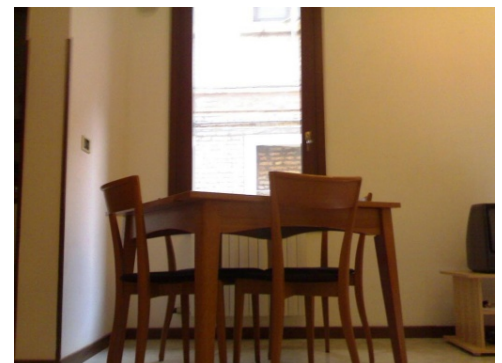

Situated in Via Garibaldi on the 1st floor in Castello quarter. Just 10 minutes from the centre : San Mark's square, 2 minutes from the waterbus stop "giardini" with supermarkets and restaurants right outside the door. Very comfortable for 2/3 people. For any information don't hesitate to write to annmaryflat@libero.it Very nice apartment with one big room where you can find 3 comfortable beds, a little kitchen with everything in it and a bathroom with a comfortable bath tube. All this is situated in a very comfortable area in Castello district just 10 minutes from S. Mark' square. It is on the first floor so you don't have problems of humidity or high tide and it's very quiet no noise at all, central heating and air conditioning and all the comforts of a modern house.

Indeling

Oppervlakte: 40 m2
Aantal etages: 1
Aantal toiletten: 1
Aantal badkamers: 1
Aantal slaapkamers: 1

Activiteiten

Praktisch

Parking: Neen
Afstand inkopen: 0.05 km
Afstand restaurant: 0.05 km
Keukenlinnen aanwezig: Ja
Badlinnen aanwezig: Ja
Bedlinnen aanwezig: Ja

Prijsinformatie

Toeristenbelasting: 0
Milieubelasting: 0
Bedrag waarborg:
Bedrag schoonmaak: 50
Bedrag energie:

Prijs hoogseizoen: 120 EUR
Prijs tussenseizoen: 100 EUR
Prijs laagseizoen: 90 EUR
(prijzen zijn indicatief en gelden per week)

Meer informatie? Reserveren?

U vindt deze woning terug op <http://www.holidayhome.be/ref1318.htm>