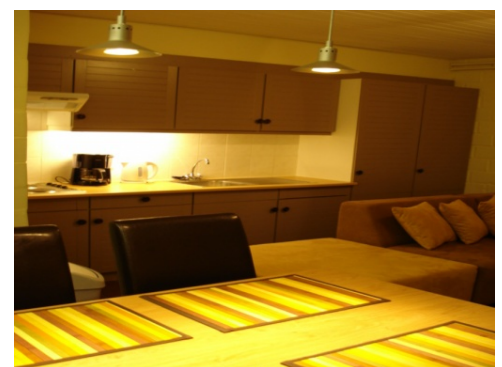

Vakantiepark Domein Hengelhoef

Appartment with garden

General information

Location: Houthalen-helchteren, Vlaanderen - Limburg, Belgium
Number of persons: 8
Accessible with handicap: No
Pets: No
Garden: Yes
Pool: No
Anti-allergic: No
WiFi: No

Accommodation

Surface: 0 m²
Number of floors: 0
Number of toilets: 2
Number of bathrooms: 2
Number of bedrooms: 3

Activities

Practical info

Parking: No
Distance shops: km
Distance restaurant: km
Kitchen linen: No
Bath linen: No
Bed linen: Yes

Pricing information

Tourist tax: 0
Environment tax: 0
Guarantee: 100
Cleaning costs: 50
Energy costs:

Price high season: On demand
Price mid season: On demand
Price low season: On demand
(prices are indicative and on weekly base)

More information? Reservations?

Find this holiday home on <http://www.holidayhome.be/ref1105.htm>