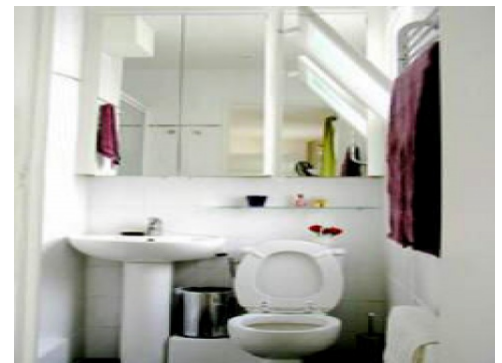

Louvre-Apartment - Heart of Paris

Appartement

Algemene informatie

Locatie: Paris, Ile de France - Paris, Frankrijk
Aantal personen: 4
Toegankelijk met handicap: Neen
Huisdieren: Neen
Tuin: Neen
Zwembad: Neen
Anti-allergisch: Ja
WiFi: Ja

2 Room Apartment, near Seine, Louvre, Notre Dame in Pedestrian area, real historical heart of Paris. New Kitchen and Bath, Parquet, sleeps 4 guest, view on Paris from apartment. Safe, TV, DSL Internet, free Phone calls in Europe,

Indeling

Oppervlakte: 43 m2
Aantal etages: 1
Aantal toiletten: 1
Aantal badkamers: 1
Aantal slaapkamers: 1

1 Kingsize Bed and two single beds

Activiteiten

Praktisch

Parking: Neen
Afstand inkopen: 0,1 km
Afstand restaurant: 0.05 km
Keukenlinnen aanwezig: Ja
Badlinnen aanwezig: Ja
Bedlinnen aanwezig: Ja

Prijsinformatie

Toeristenbelasting: 0
Milieubelasting: 0
Bedrag waarborg: 0
Bedrag schoonmaak: 0
Bedrag energie: 0
Prijs hoogseizoen: 790 EUR
Prijs tussenseizoen: 790 EUR
Prijs laagseizoen: 790 EUR
(prijzen zijn indicatief en gelden per week)

Meer informatie? Reserveren?

U vindt deze woning terug op <http://www.holidayhome.be/ref1000.htm>